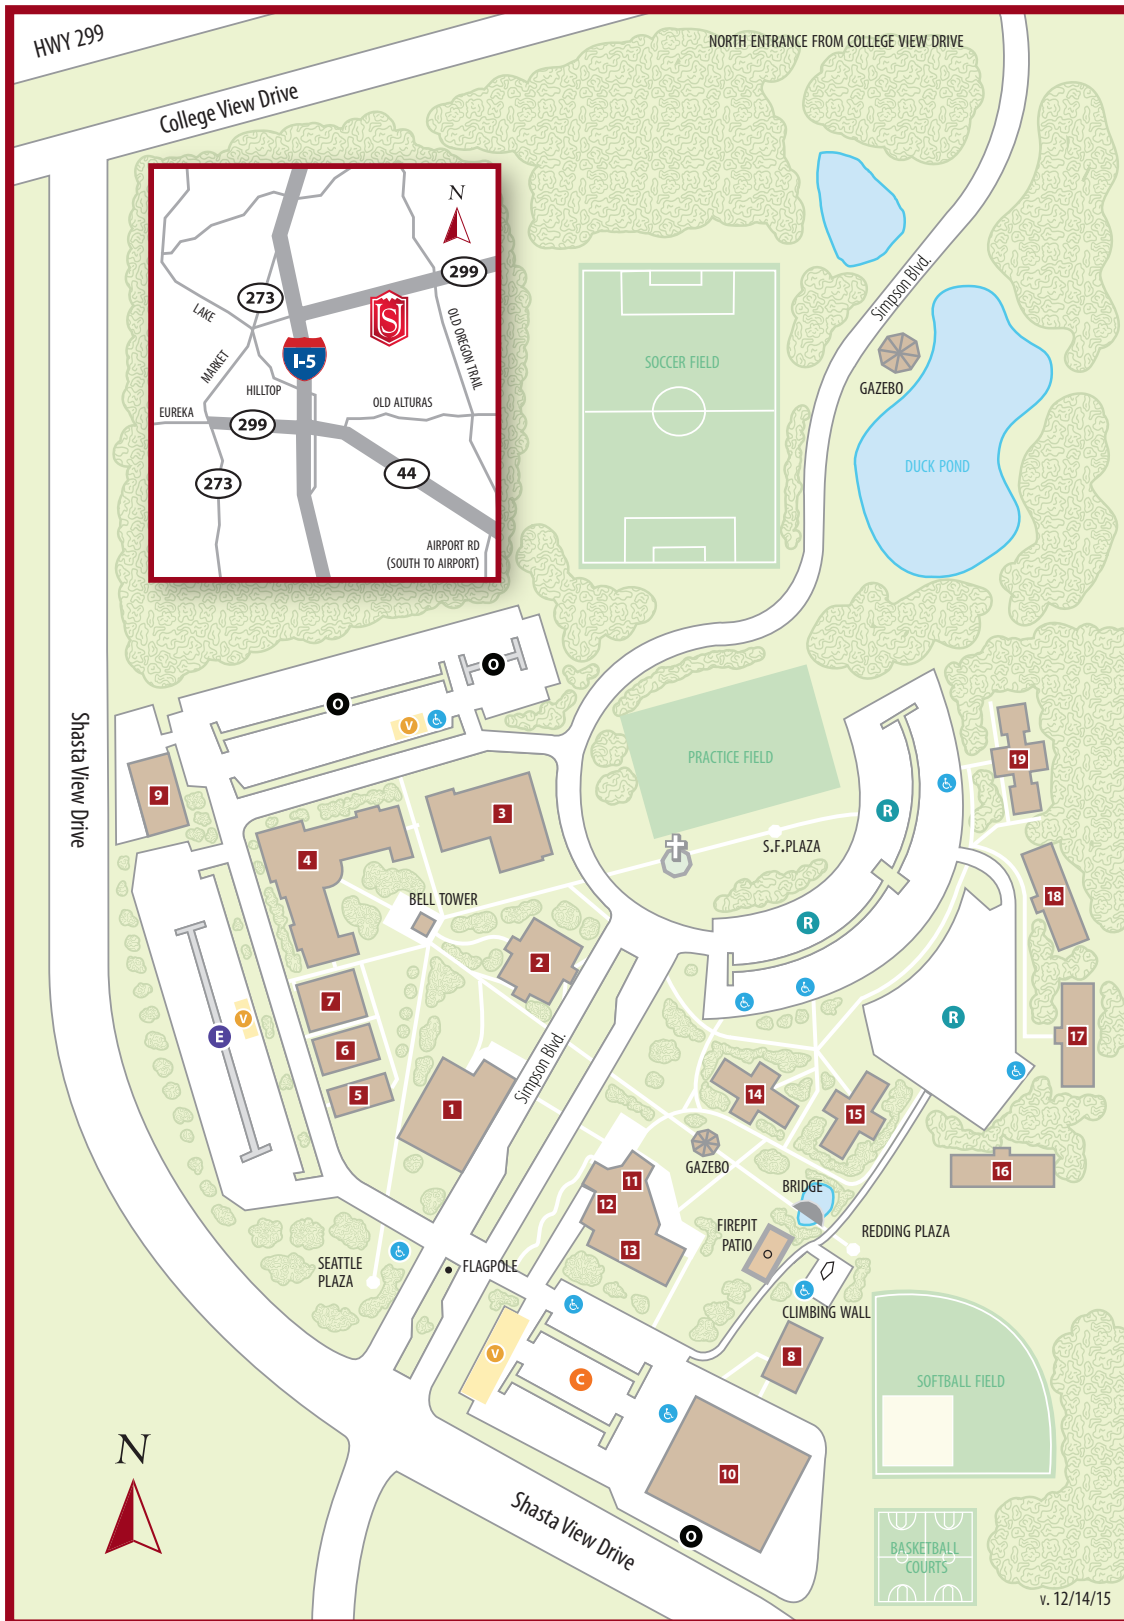

# CAMPUS MAP

## DIRECTIONS

from **I-5**

Exit onto CA-299 EAST/LAKE BLVD heading east. Take your first exit, Churn Creek Road. At the stop light at the exit ramp turn right onto Churn Creek Road. Take an immediate left at the signal onto College View Drive, a frontage road that will lead you directly to the north entrance of campus (about 1 mile). You may turn right on Shasta View to enter the campus at the southwest entrance at Simpson Boulevard (left at the 4-way stop) or continue just past Shasta View and enter at the north entrance of campus.

## FACILITIES

- 1** Owen Student Services Center  
*Admissions*
- 2** LaBaume-Rudat Hall  
*Lecture Hall / A.W. Tozer Seminary*
- 3** Science & Nursing Center  
*Laboratories*
- 4** Francis-Grubbs Learning Center  
*Library*
- 9** Maintenance Building
- 10** Heritage Student Life Center  
*Gymnasium*
- 11** Emeriti Dining Center  
*The Caf*
- 12** Prayer Chapel
- 13** Collord-Humphries

## RESIDENCE HALLS

- 14** Thompson-Mangham
- 15** Irwin-Shellrude
- 16** Morgan-Sharpe
- 17** Currie-Ediger
- 18** Cooper-Heath
- 19** Measell-Taylor